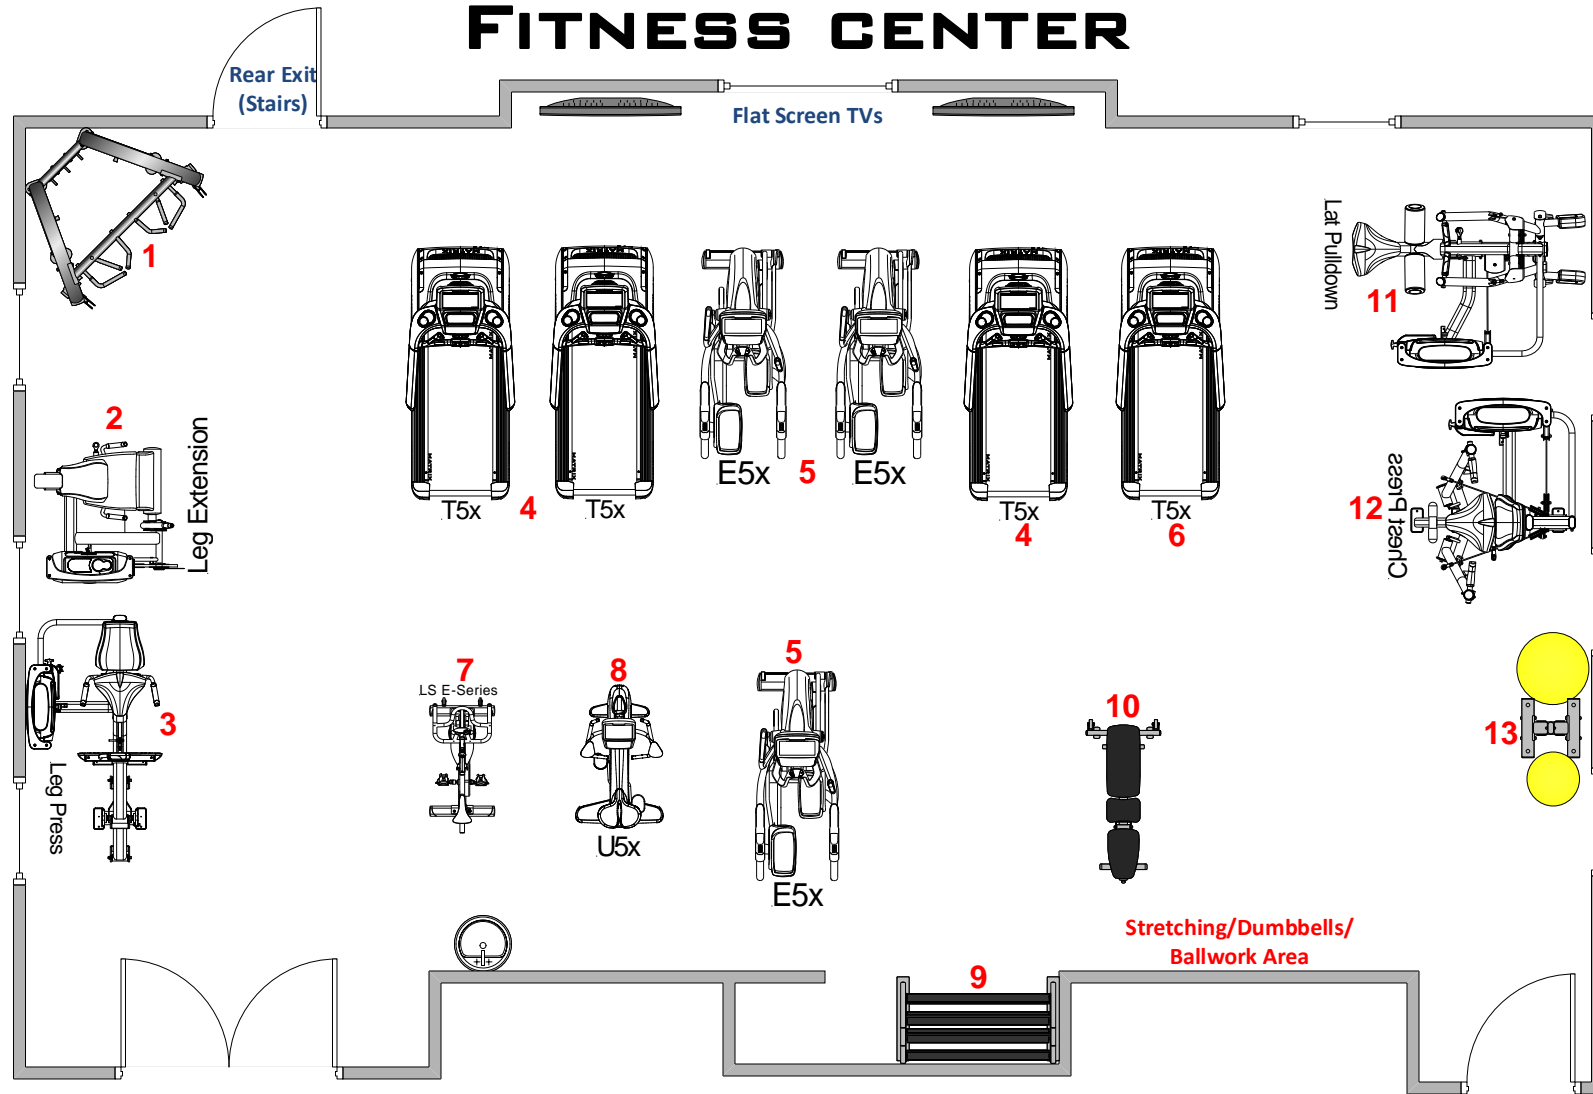

KIRKPATRICK FARMS FITNESS CENTER

Equipment List:

- 1. New Matrix Functional Trainer w/Accessories
- 2. New Matrix Leg Extension/Curl Dual
- 3. New Matrix Leg Press/Calf Dual
- 4. New Matrix Treadmills
- 5. New Matrix Ellipticals
- 6. Existing Life Fitness Treadmill
- 7. Existing Matrix Spin Bike
- 8. New Matrix Upright Bike
- 9. New Matrix XULT Rubber Hex Dumbbells/Rack
- 10. New Matrix Adjustable Bench w/Decline
- 11. New Matrix Lat Pulldown/Low Row Dual
- 12. New Matrix Multi-Chest/Shoulder Press
- 13. New Prism Rack w/Stability and Medicine Balls